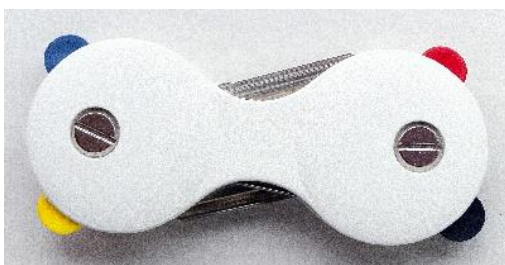

Keys support for 4-6 keys for advertising

2,11 eur